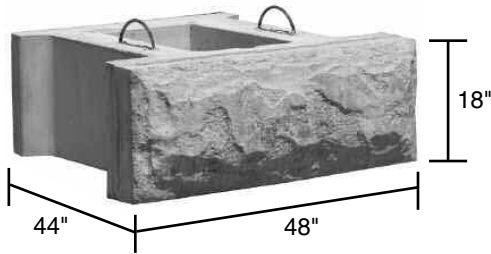

Stone Strong Stock Products

24 SF Block

6,000 lbs.

3 SF Block

800 lbs.

End Unit – 9 SF

1,500 lbs.

6 SF Block

1,600 lbs.

Dual Face Unit – 24 SF

3,300 lbs.

Ordering Information

763.441.1100 • Toll Free 1.877.564.8013

Contact Brad Behrns with your Stone Strong questions—
email brad@plaistedcompanies.com or call him at 763.633.6572