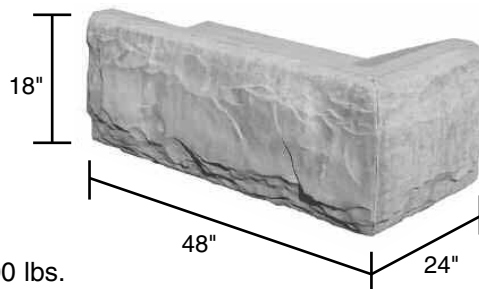

Stone Strong Stock Products

24 SF Block

6,000 lbs.

3 SF Block

800 lbs.

End Unit – 9 SF

1,500 lbs.

6 SF Block

1,600 lbs.

Dual Face Unit – 24 SF

3,300 lbs.

Ordering Information

763.441.1100 • Toll Free 1.877.564.8013

Contact Brad Behrns with your Stone Strong questions—
email brad@plaistedcompanies.com or call him at 763.633.6572