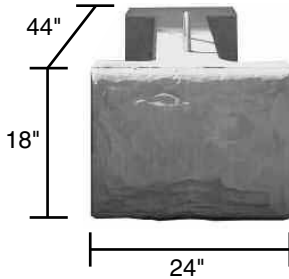

Stone Strong Stock Products

24 SF Block

6,000 lbs.

3 SF Block

800 lbs.

End Unit – 9 SF

1,500 lbs.

6 SF Block