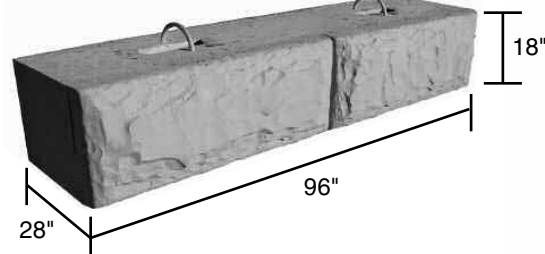

Stone Strong Stock Products

24 SF Block

6,000 lbs.

3 SF Block

800 lbs.

End Unit – 9 SF

1,500 lbs.

6 SF Block

1,600 lbs.

Dual Face Unit – 24 SF

3,300 lbs.

Ordering Information

763.441.1100 • Toll Free 1.877.564.8013

Contact Brad Behrns with your Stone Strong questions—
email brad@plaistedcompanies.com or call him at 763.633.6572