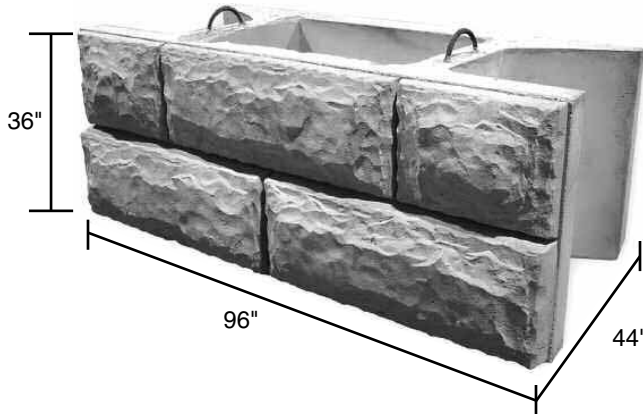

Stone Strong Stock Products

24 SF Block

6,000 lbs.

3 SF Block

800 lbs.

End Unit – 9 SF

1,500 lbs.

6 SF Block

1,600 lbs.

Dual Face Unit – 24 SF

3,300 lbs.

Ordering Information

763.441.1100 • Toll Free 1.877.564.8013

Contact Brad Behrns with your Stone Strong questions—
email brad@plaistedcompanies.com or call him at 763.633.6572