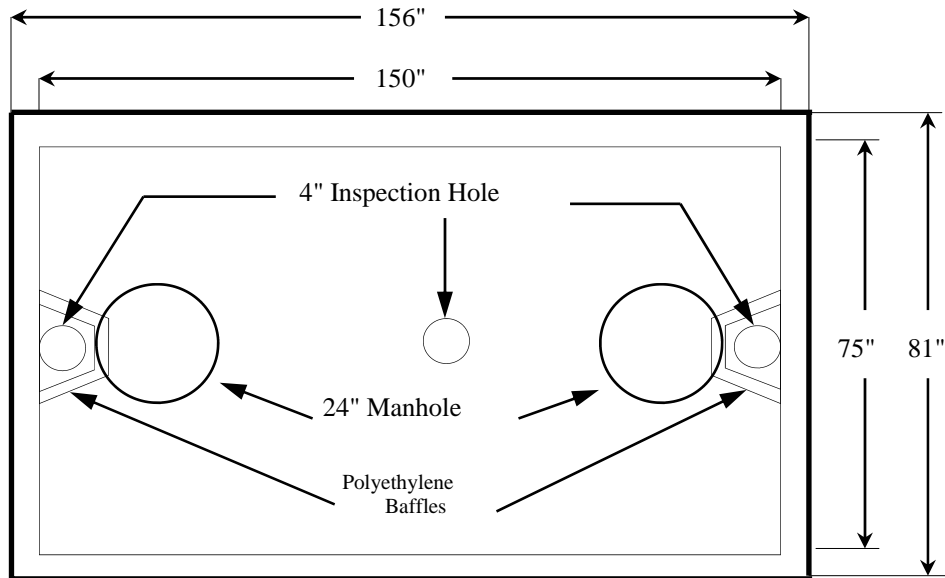

**2500 – Gallon
Septic Tank**

TOP VIEW

SIDE VIEW