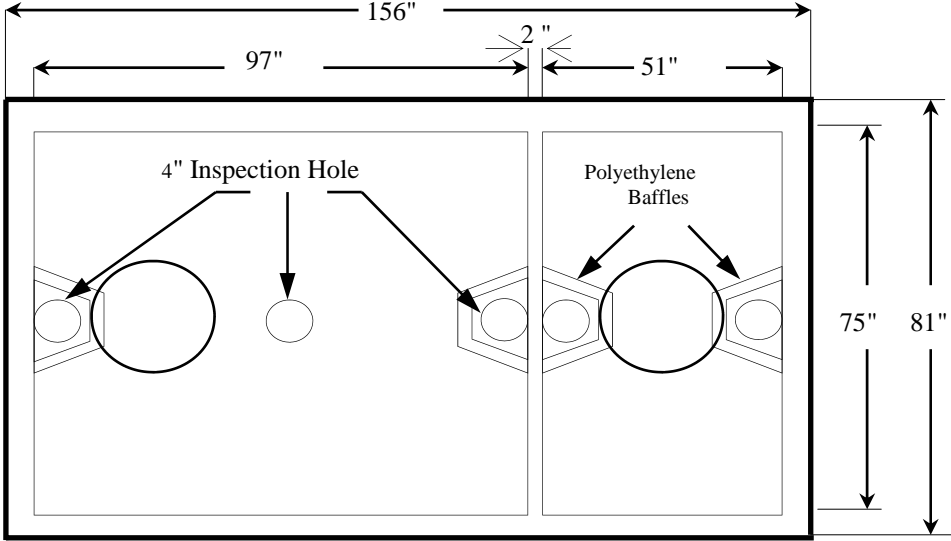

**2500 – Gallon
2-Compartment Septic Tank**

TOP VIEW

SIDE VIEW