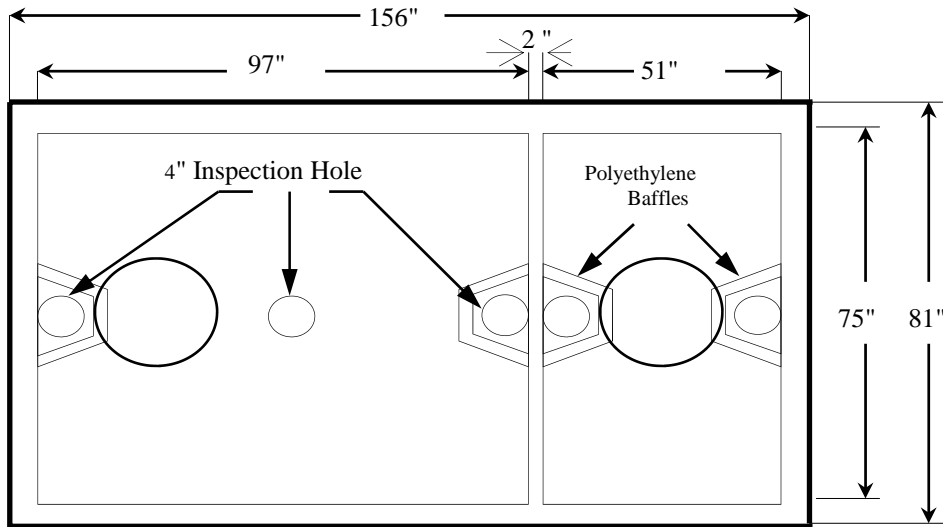

**2000 – Gallon  
2-Compartment Septic Tank**

**TOP VIEW**

**SIDE VIEW**