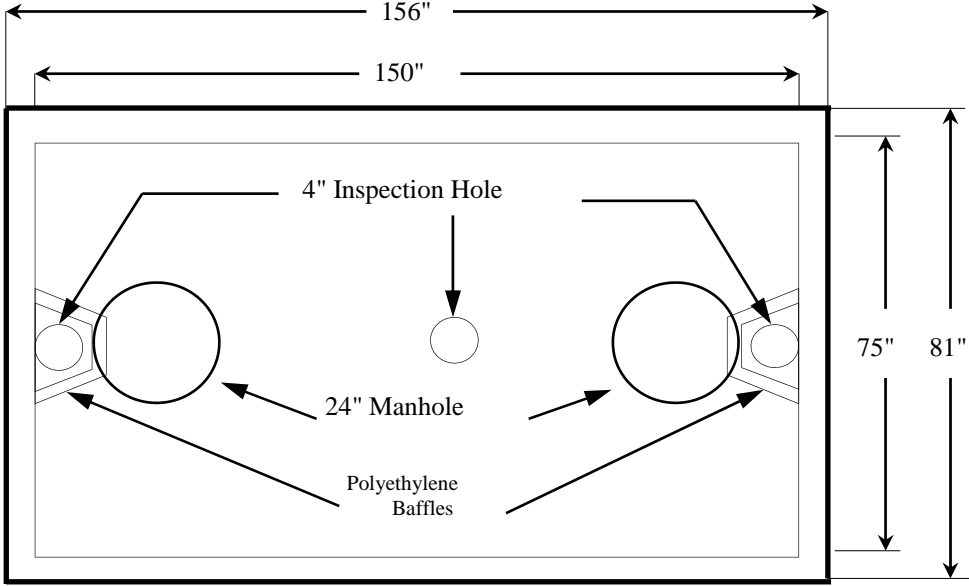

**1650 – Gallon
Septic Tank**

TOP VIEW

SIDE VIEW