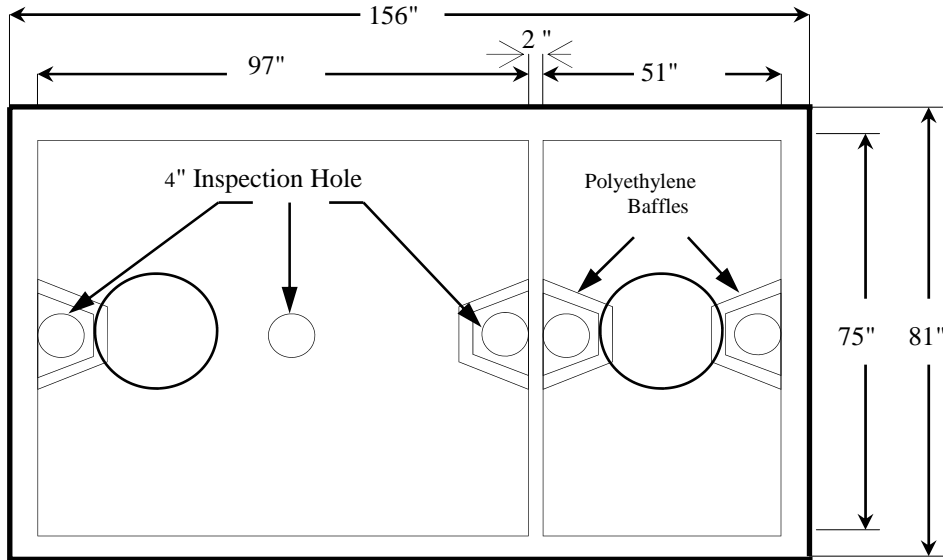

**1650 – Gallon
2-Compartment Septic Tank**

TOP VIEW

SIDE VIEW