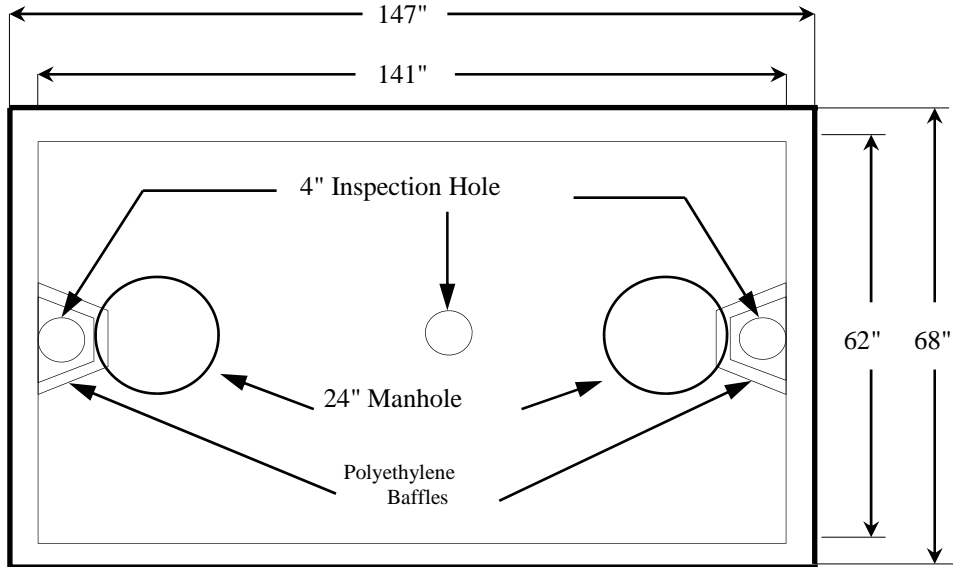

1500 – Gallon Septic Tank

TOP VIEW

SIDE VIEW