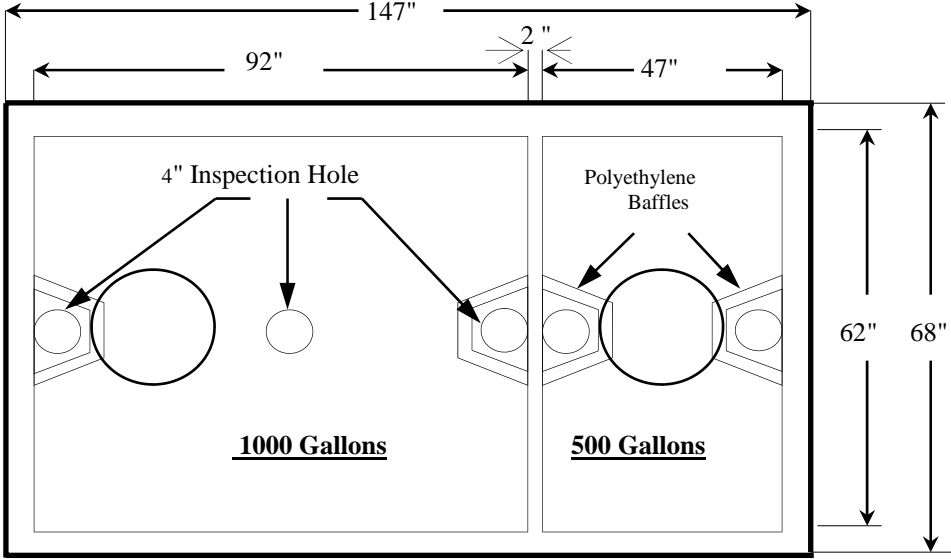

**1500 – Gallon
2-Compartment Septic Tank**

TOP VIEW

SIDE VIEW